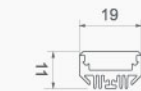

Specification

Model No.	ES0601		ES0602	
Color	<input checked="" type="radio"/> Warm White	<input type="radio"/> Cool White	<input checked="" type="radio"/> Warm White	<input type="radio"/> Cool White
Input Voltage	24V DC			
Consumption Power	6W			
Luminous Flux	307 Lm	408 Lm	292 Lm	365 Lm
Luminance Efficiency	51.2 lm/W	68 lm/W	48.7 lm/W	60.8 lm/W
Correlated Color Temperature	3,000K	6,000K	3,000K	6,000K
Illuminance(@1M)	160 Lux	181 Lux	156 Lux	177 Lux
Operation Temperature	-20 °C ~ 40 °C			
Dimension	Height : 11mm Length : 300mm Width : 19mm			
Beam Angle	85 degrees			
Weight	100g			

ES0601 & ES0602

Unit:mm

Eco-Stripe Series : 300/600/900/1200mm

Caution

- Not suitable for high temperature and moisture area.
- Not suitable for heavy air-polluted area.
- Not suitable for close system fixture.