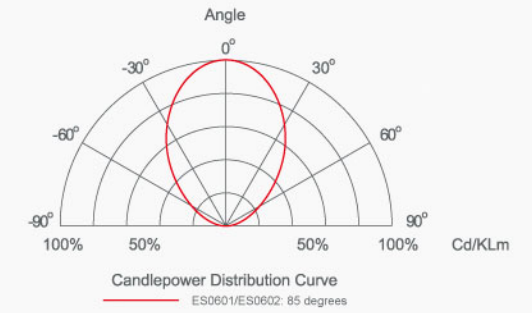

Eco-Stripe Series

6W LED Stripe Light

ES0602
Stripe Light
(Diffuse Lens)

ES0601
Stripe Light
(Clear Lens)

Create the perfect mood for relaxing and enjoying what the night has to offer

Eco-stripe Side View

Feature

Specification

Model No.	ES0601		ES0602	
Color	<input checked="" type="radio"/> Warm White	<input type="radio"/> Cool White	<input checked="" type="radio"/> Warm White	<input type="radio"/> Cool White
Input Voltage	24V DC			
Consumption Power	6W			
Luminous Flux	307 Lm	408 Lm	292 Lm	365 Lm
Luminance Efficiency	51.2 lm/W	68 lm/W	48.7 lm/W	60.8 lm/W
Correlated Color Temperature	3,000K	6,000K	3,000K	6,000K
Illuminance(@1M)	160 Lux	181 Lux	156 Lux	177 Lux
Operation Temperature	-20 °C ~ 40 °C			
Dimension	Height : 11mm Length : 300mm Width : 19mm			
Beam Angle	85 degrees			
Weight	100g			

ES0601 & ES0602

Unit:mm

Eco-Stripe Series : 300/600/900/1200mm

Caution

- Not suitable for high temperature and moisture area.
- Not suitable for heavy air-polluted area.
- Not suitable for close system fixture.