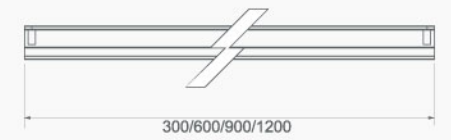

Eco-Stripe Series

6W LED Stripe Light

Create the perfect mood for relaxing and enjoying what the night has to offer

Feature

- Apply high efficiency LED
- Low temperature
- Lead-free, Mercury-free, No UV light
- ECO-Friendly. CO₂ reduction
- Long life span. Lifetime up to 30,000hrs, over 5 times longer than standard energy saver; 10 times longer than fluorescent lamp
- With TUV, RoHS, CE, UL certification
- 2 years warranty
- Made in Taiwan

Specification

Model No.	ES0601		ES0602	
Color	☒ Warm White	☐ Cool White	☒ Warm White	☐ Cool White
Input Voltage	24V DC			
Consumption Power	6W			
Luminous Flux	307 Lm	408 Lm	292 Lm	365 Lm
Luminance Efficiency	51.2 lm/W	68 lm/W	48.7 lm/W	60.8 lm/W
Correlated Color Temperature	3,000K	6,000K	3,000K	6,000K
Illuminance(@1M)	160 Lux	181 Lux	156 Lux	177 Lux
Operation Temperature	-20 °C ~ 40 °C			
Dimension	Height : 11mm Length : 300mm Width : 19mm			
Beam Angle	85 degrees			
Weight	100g			

Unit:mm

Eco-Stripe Series : 300/600/900/1200mm

Caution

- Not suitable for high temperature and moisture area.
- Not suitable for heavy air-polluted area.
- Not suitable for close system fixture.